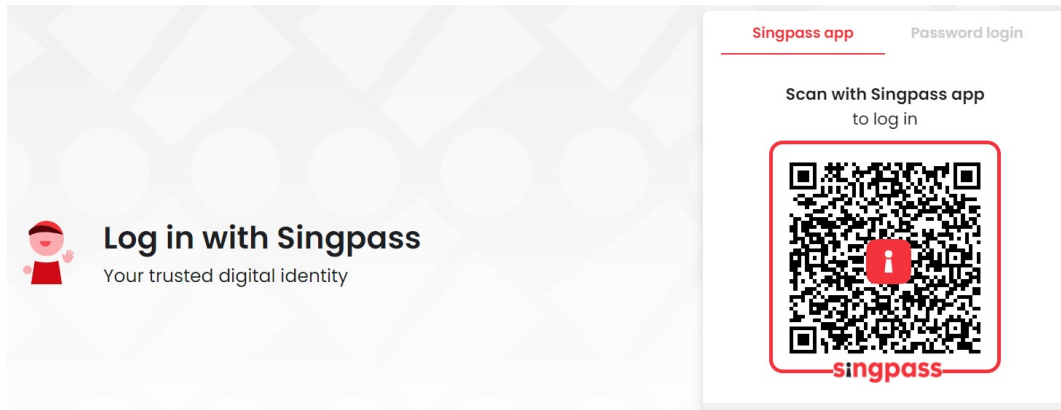

myHub Account Registration Guide

- From China Taiping SG corporate Homepage <https://www.sg.cntaiping.com/en/>
 - ❑ Click on LOGIN.
 - ❑ Click myHub in the drop-down menu.

- From myHub login page https://myhub.cntaiping.sg/login?_ga=2.193125997.1717247176.1684114110-103686622.1684114110
 - ❑ Click on Register now!

- ☐ Scan QR code with Singpass App to login.

- ☐ Click on I Agree to proceed with the registration.

- ☐ Click on REGISTER to complete the registration.