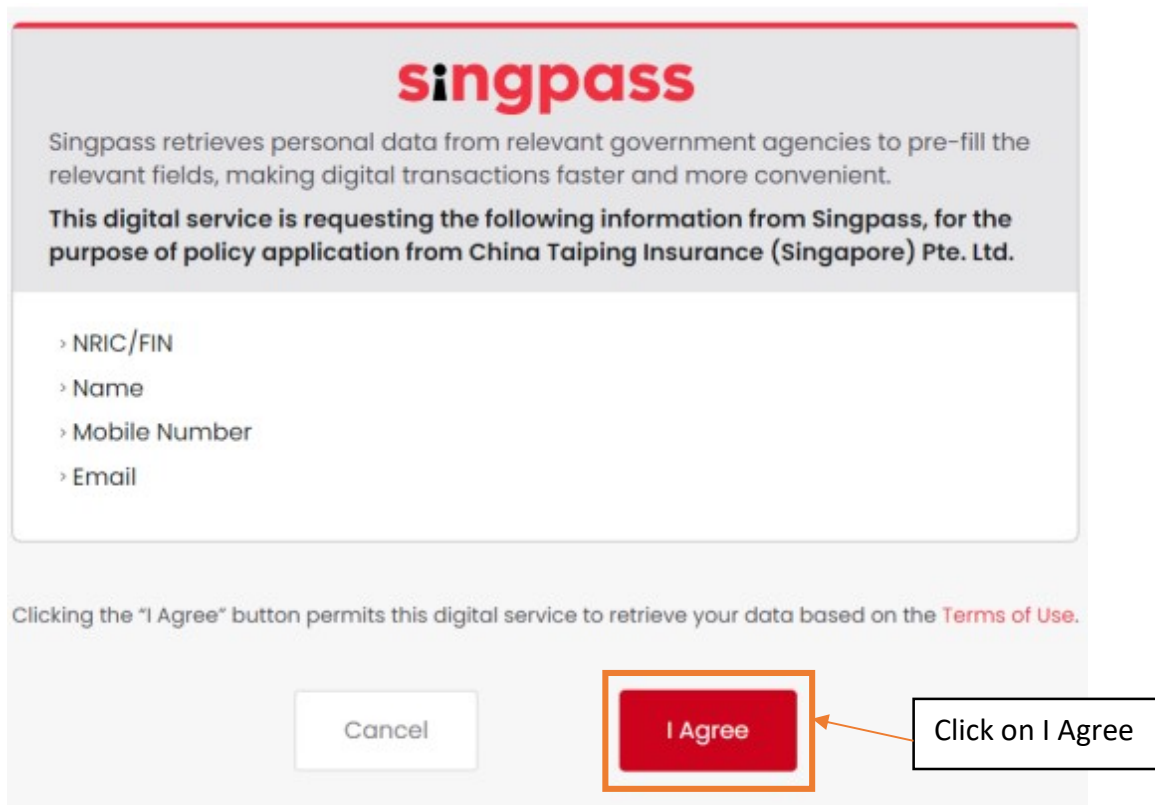

myHub Account Registration Guide

- From China Taiping SG corporate Homepage <https://www.sg.cntaiping.com/en/>
 - ❑ Click on LOGIN.
 - ❑ Click myHub in the drop-down menu.

- From myHub login page https://myhub.cntaiping.sg/login?_ga=2.193125997.1717247176.1684114110-103686622.1684114110
 - ❑ Click on Register now!

- ☐ Scan QR code with Singpass App to login.

- ☐ Click on I Agree to proceed with the registration.

- ☐ Click on REGISTER to complete the registration.